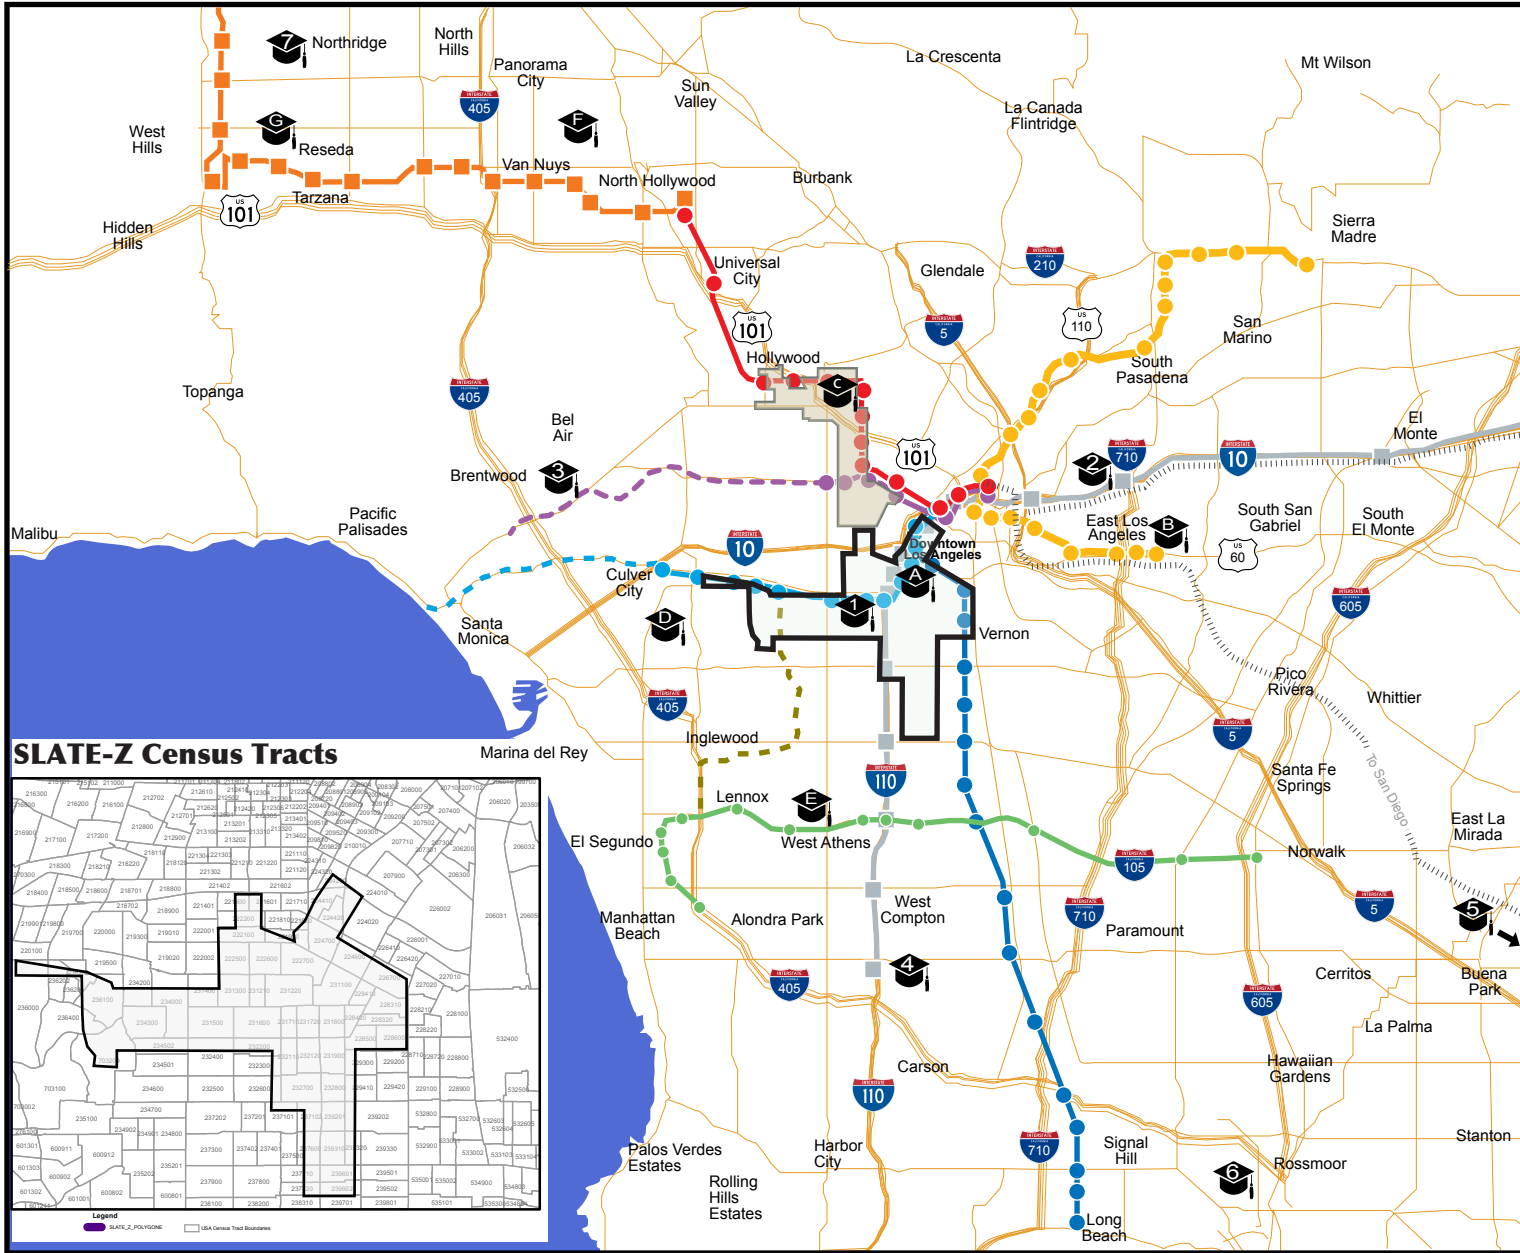

SLATE-Z Promise Zone & Greater Los Angeles Region

Transit and Educational Opportunities

Legend

- LA Promise Zone 1 (Round 1)
- Proposed South LA Promise Zone (SLATE-Z) (Round 3)

Education

- #### UNIVERSITIES
1. University Of Southern California(USC)
3551 University Ave., Los Angeles, CA 90089
 2. California State University, Los Angeles
5151 State University Dr., Los Angeles, CA 90032
 3. University Of California, Los Angeles (UCLA)
405 Hilgard Ave., Los Angeles, CA 90024
 4. California State University, Dominguez Hills
1000 E Victoria St., Carson, CA 90747
 5. California State University, Fullerton
800 N. State College Blvd. Fullerton, CA 92831-359
 6. California State University, Long Beach
1250 N Bellflower Blvd., Long Beach, CA 90815
 7. California State University, Northridge
18111 Nordhoff St., Northridge, CA 91330

- #### COMMUNITY COLLEGES
- A. Los Angeles Trade-Technical College
400 W. Washington Blvd. Los Angeles, CA 90015
 - B. East Los Angeles Community College
1301 Avenida Cesar Chavez, Monterey Park, CA 91754
 - C. Los Angeles City College
855 N Vermont Ave. Los Angeles, CA 90029
 - D. West Los Angeles College
9000 Overland Ave., Culver City, CA 90230
 - E. Los Angeles Southwest College
1600 W Imperial Hwy., Los Angeles, CA 90047
 - F. Los Angeles Valley College
5800 Fulton Ave., Van Nuys, CA 91401
 - G. Pierce College
6201 Winnetka Ave., Woodland Hills, CA

- #### TRANSPORTATION
- Orange Line
 - Blue Line
 - Purple Line
 - Silver Line
 - Crenshaw Line
 - Expo Line
 - Green Line
 - Gold Line
 - Red Line
 - Metrolink